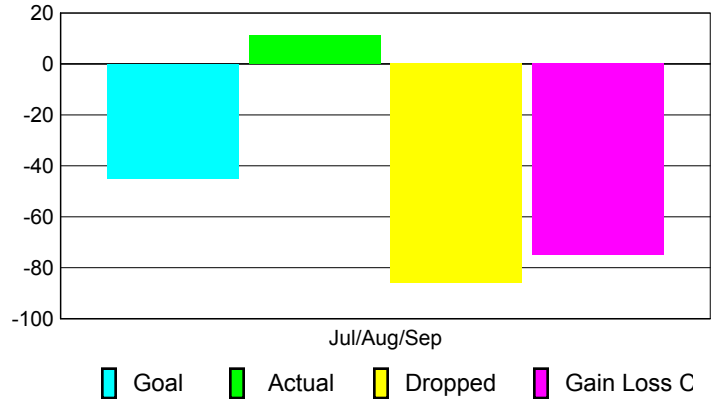

Membership Results 2010-2011

Goal, New, Dropped, Gain/Loss