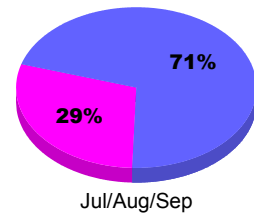

Membership Results
2010-2011

Membership
2009-2010

Month	Net Memb Goal	Actual New Memb	Actual Dropped Memb	Gain/Loss of Memb	Gain/Loss of Memb
Jul/Aug/Sep	-45	11	-86	-75	-32
Totals	-45	11	-86	-75	-32

Membership Results 2010-2011

Goal, New, Dropped, Gain/Loss

Comparison of Membership Gain/Loss

Current Year Compared to the Previous Year

Gender Comparison 2010-2011

■ Male ■ Female